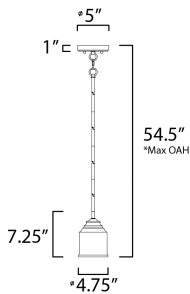

PRODUCT DESCRIPTION

A modest frame of steel tubing gently bends to support a cluster of Clear Seedy bell-shaped glass. Similarly the bobeches and other metal accents echo that traditional bell shape creating an instant classic. An easy choice with transitional appeal, choose from a variety of complimentary finishes including matte Black, Heritage Brass or Satin Nickel.

*max overall height

MEASUREMENTS

DIMENSION : 4.75" L x 4.75" W x 7.25" H
 MAX OAH : 54.5" OAH
 CANOPY : 5" W x 1" H x 5" L
 HANGING WEIGHT : 1.05 lb

LAMPING

INPUT VOLTAGE : 120V
 BULB : 1 x 60W Incandescent E26 Medium , 60W Total
 BULB INCLUDED : (Not Included)